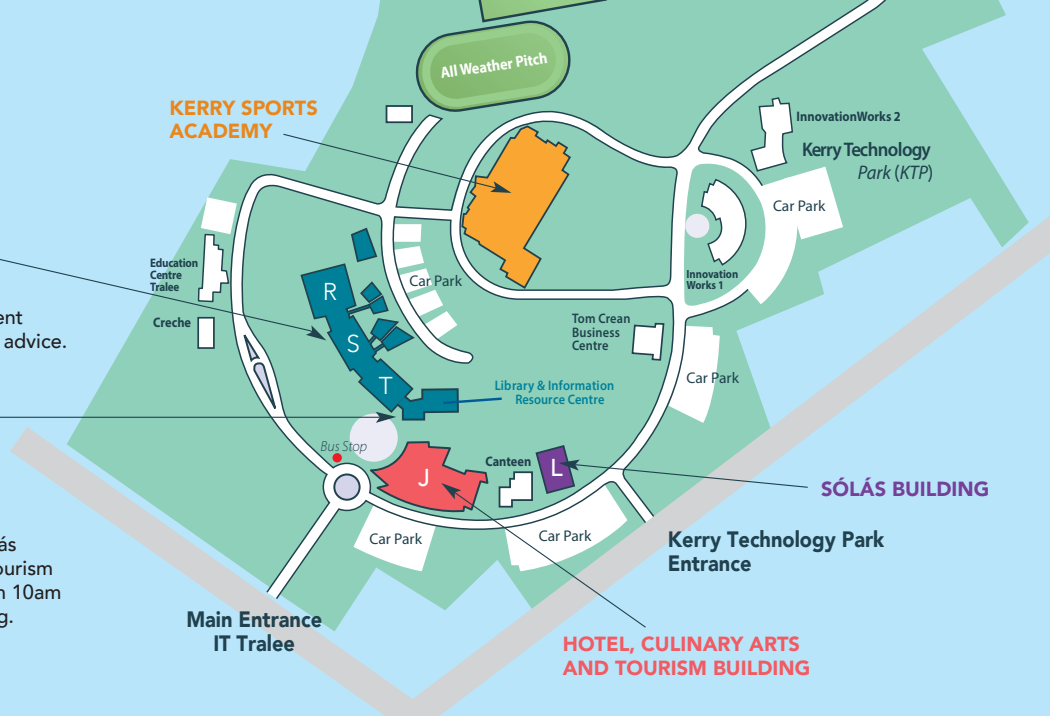

NORTH CAMPUS:

GENERAL EXHIBITION AREA

(Blocks S, T & R)

- Information stands for all full-time courses and apprenticeship courses.
- Come and talk to lecturers about the different courses and meet current students for their advice.

MAIN ENTRANCE & REGISTRATION

(BUSINESS & IT BUILDING)

NORTH CAMPUS TOURS

- Tours of the Kerry Sports Academy, the Sólás building and the Hotel, Culinary Arts and Tourism building will commence every half hour from 10am to 12.30pm from the foyer of EACH building.